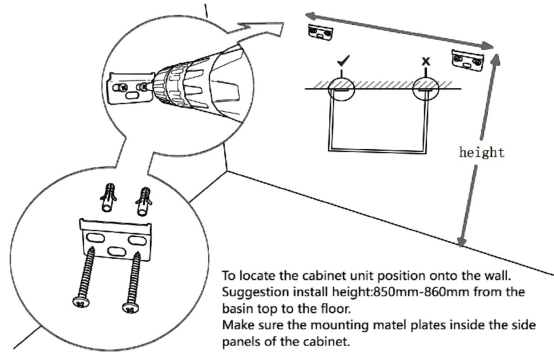

INSTALLATION MANUAL

1. Mounting.

Wall Hung Cabinet Mounting

Locate the furniture in your bathroom, see figure 1 & 2.

Figure1

Figure2

To locate the cabinet unit position onto the wall. Suggestion install height:850mm-860mm from the basin top to the floor. Make sure the mounting metal plates inside the side panels of the cabinet.

Locate the hangers onto the wall mounting plates. Wall hangers not only tighten the unit against the wall (Screw A) but also offer up/down adjustment to fine-tune the fixing position (Screw B).

Free Standing Cabinet Mounting

Locate the furniture in your bathroom, see figure 3 & 4.

Figure3

<<<

Locate the furniture position in your bathroom.

Set the furniture on the position.

>>>

Figure4

2. Drawer Adjustment