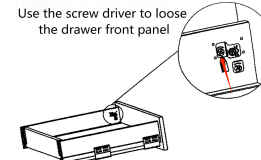

Locate the hangers onto the wall mounting plates. Wall hangers not only tighten the unit against the wall (Screw A) but also offer up/down adjustment to fine-tune the fixing position (Screw B).

Free Standing Cabinet Mounting

Locate the furniture in your bathroom, see figure 3 & 4.

Figure3

<<<

Locate the furniture position in your bathroom.

Set the furniture on the position.

>>>

Figure4

2. Drawer Adjustment

Remove the drawer, see figure 5, 6 & 7 .

Open the cover cap by hand and pull it out

Figure5

Use the screw driver to loose the drawer front panel

Figure6

Press the trigger, pull out the drawer horizontally

Figure7