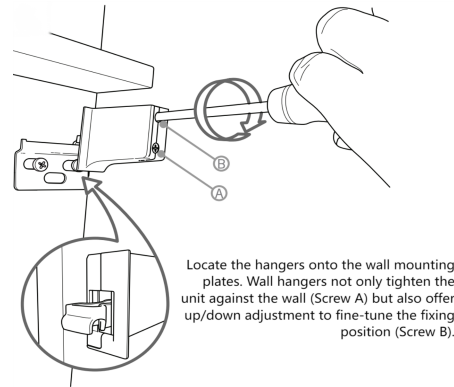

INSTALLATION MANUAL

1. Mounting.

Wall Hung Cabinet Mounting

Locate the furniture in your bathroom, see figure 1 & 2.

Figure1

Figure2

To locate the cabinet unit position onto the wall. Suggestion install height:850mm-860mm from the basin top to the floor. Make sure the mounting metal plates inside the side panels of the cabinet.

Locate the hangers onto the wall mounting plates. Wall hangers not only tighten the unit against the wall (Screw A) but also offer up/down adjustment to fine-tune the fixing position (Screw B).

Free Standing Cabinet Mounting

Locate the furniture in your bathroom, see figure 3 & 4.

Figure3

<<<

Locate the furniture position in your bathroom.

Set the furniture on the position.

>>>

Figure4

2. Drawer Adjustment