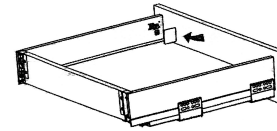

Locate the furniture in your bathroom, see figure 3 & 4.

Figure3

<<<

Locate the furniture position in your bathroom.

Set the furniture on the position.

>>>

Figure4

2. Drawer Adjustment

Remove the drawer, see figure 5, 6 & 7 .

Open the cover cap by hand and pull it out

Figure5

Use the screw driver to loose the drawer front panel

Figure6

Press the trigger, pull out the drawer horizontally

Figure7

Adjust the drawer, see figure 8, 9 & 10.

Front panel left&right adjusting $\pm 1.5\text{mm}$

Figure8

Front panel up&down adjusting $\pm 1.5\text{mm}$

Figure9

Press in cover and slide into the drawer

Figure10